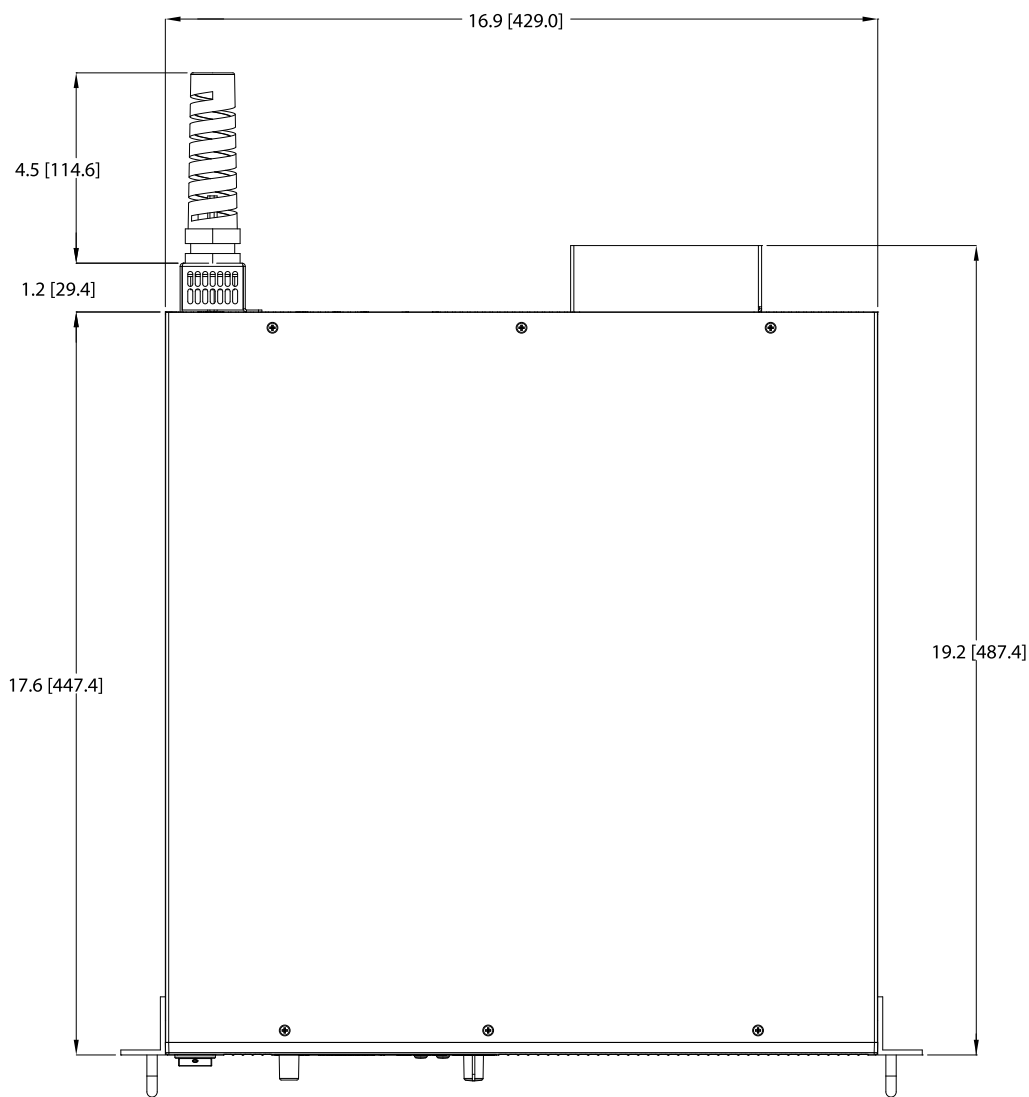

XG 1700 Series : Product Diagram

1700 W

TOP VIEW

SIDE VIEW

FRONT VIEW

BACK VIEW (60-600V)

BACK VIEW (6-40V)