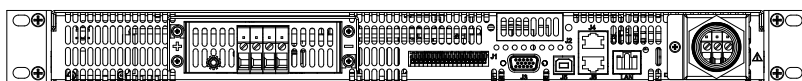

XG 1700 Series : Product Diagram

1700 W

TOP VIEW

SIDE VIEW

FRONT VIEW

BACK VIEW (60-600V)

BACK VIEW (6-40V)