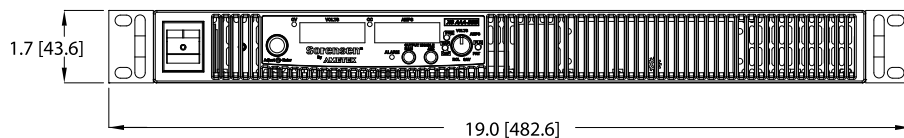

XG 1700 Series : Product Diagram

1700 W

TOP VIEW

SIDE VIEW

FRONT VIEW

BACK VIEW (60-600V)

BACK VIEW (6-40V)