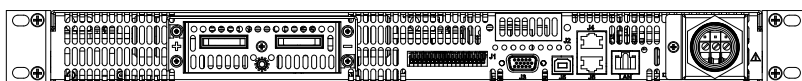

XG 1700 Series : Product Diagram

1700 W

TOP VIEW

SIDE VIEW

FRONT VIEW

BACK VIEW (60-600V)

BACK VIEW (6-40V)