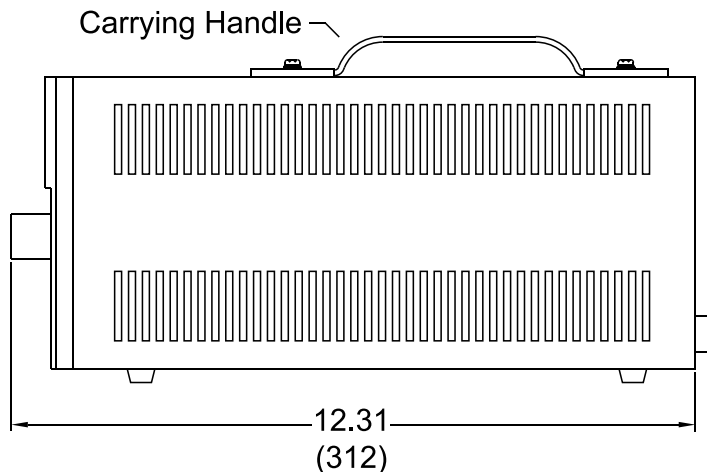

Top View

Right View

Front View

Optional J-305 Analog or IEEE-488 STD Port

Rear View

Dimensions in inches (millimeters)