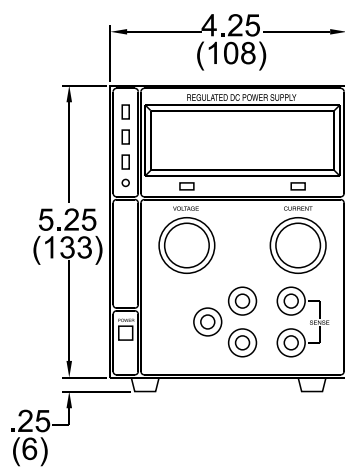

Top View

Right View

Front View

Optional J-305 Analog or IEEE-488 STD Port

Rear View

Dimensions in inches (millimeters)